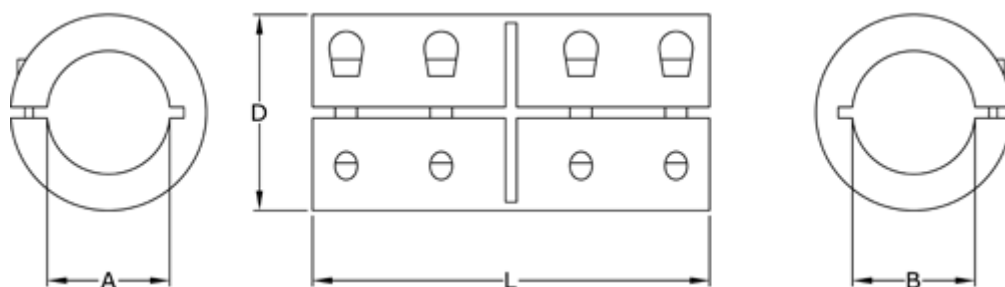

Data Sheet

Article number: 3323046501016

Description: Rigid coupling size 16 bore 16/16 mm
One piece clamp, steel

Measures

A = 16
B = 16
D = 35
L = 50
Screw = M5x16